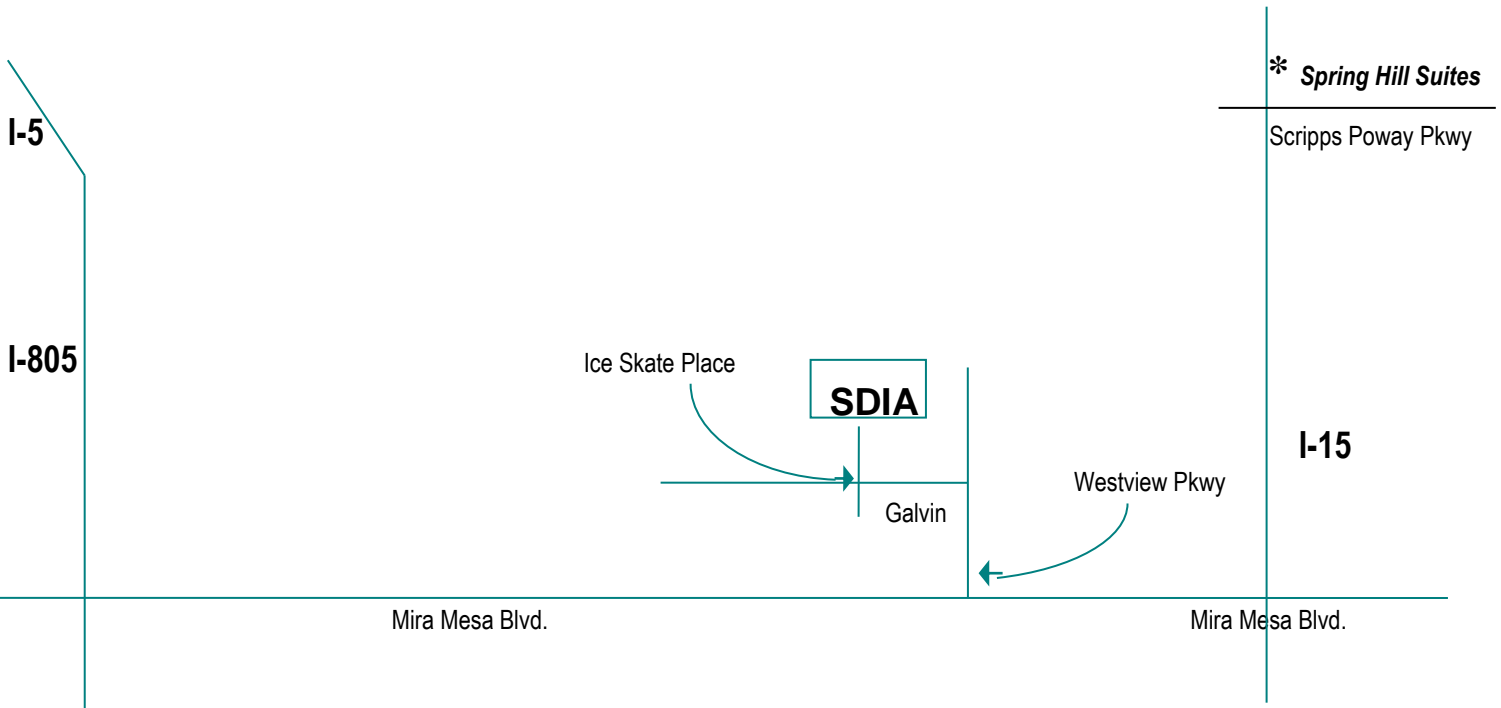

HOTEL INFORMATION

SPRING HILL SUITES BY MARRIOTT

12032 Scripps Highland Drive
San Diego, Ca. 92131
Ph# (858) 635-5723

1 Mile north of the Arena. Chili's restaurant adjacent to hotel.
Special rate includes up to 4 people per room. Hot buffet
breakfast is included. Mention name of event in order to get
your discount.

NORTH

SOUTH